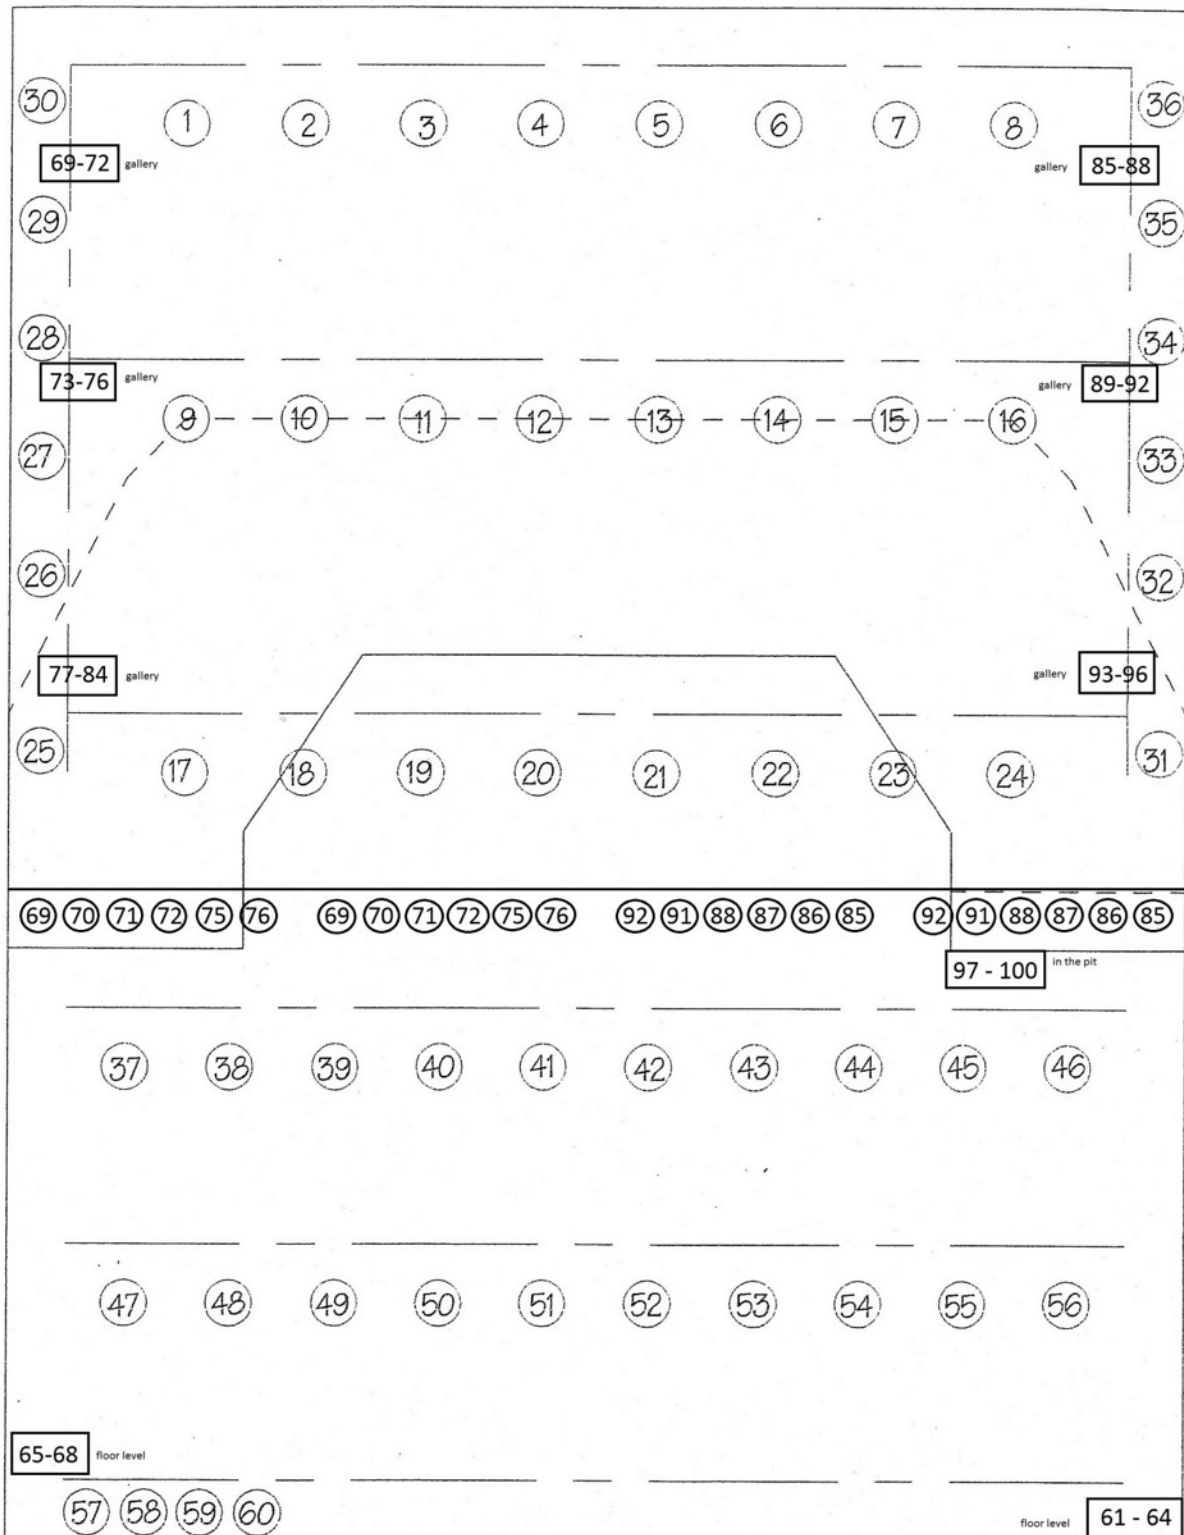

Lighting Plan:

Stage Plan:

Auden Theatre Stage Dimensions & Lighting Bars

not to scale